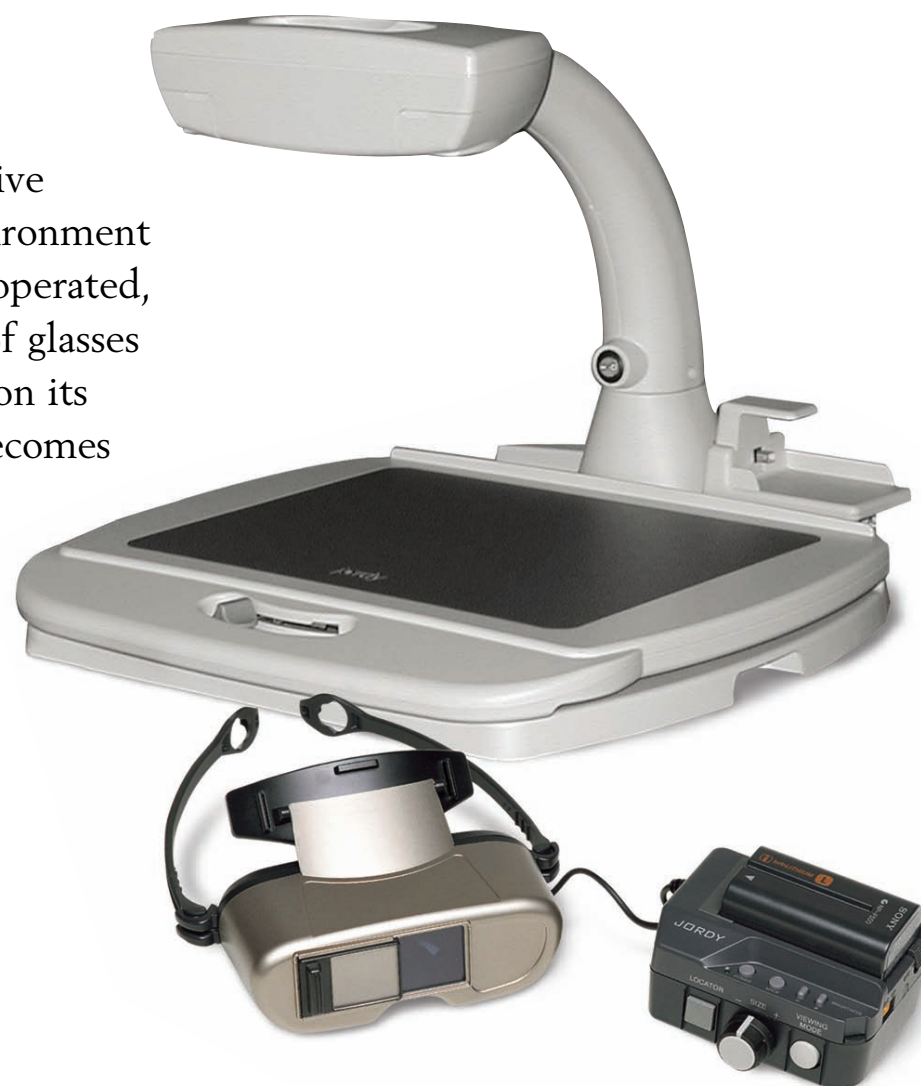

JORDY™

Two Low-Vision Systems In One!

enhanced
vision™

With JORDY you can read the book AND see the movie.

This innovative system is the ideal solution for your active lifestyle, enabling you to read, write, and see in any environment including work, home, and school. JORDY is a battery-operated, full-color portable system that can be worn like a pair of glasses to see near, far, and anything in-between. When placed on its optional desktop stand and attached to any monitor, it becomes a fully functional desktop video magnifier.

JORDY features include:

- Magnification range up to 30x
- Auto focus which keeps images in clear, bright focus
- Extremely lightweight and portable
- Proprietary high-contrast wide field-of-view
- Four viewing modes: full-color, black and white, high-contrast positive and negative
- Digital zoom provides ability to magnify and view faces of loved one's, objects, or any image instantly

Optional desktop stand features include:

- Magnification range up to 50x
- Extra large working space with locking table
- Built-in lighting system increases image brightness and contrast

Magnification up to 50x
original size with
desktop stand

JORDY options include:

- Desktop stand
- Soft case for using JORDY on the go
- Computer enabled desktop stand

“The JORDY is extremely well conceived and executed, very durable and has given me countless hours of joy!”